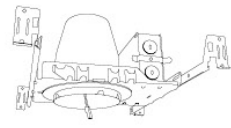

## 3" Koto™ Dedicated LED ICA Housings

3" ICA Maximum Adjustability Housing  
**New Construction**

CAT NO.	SPECIFICATIONS
EL386ICA	Maximum Adjustability

3" ICA Housing  
**New Construction**

CAT NO.	SPECIFICATIONS
EL390ICA	
EL390ICA-EM5	Emergency Battery Back-up (90 minutes)