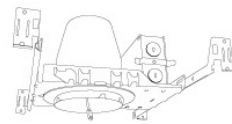

3" Standard ICA Housing
800 lm (10.5W) w/ELK19 Series Module
1000 lm (10.5W) w/ELK21 Series Module
New Construction

CAT NO.	SPECIFICATIONS
E3LK53ICA	1350 lm, 15.7W, 120V, Triac/ELV
E3LK54ICAD	1350 lm, 15.7W, 120/277V, 0-10V/Triac/ELV
E3LK84ICA	1500 lm, 18.9W, 120V, Triac/ELV
E3LK85ICAD	1500 lm, 18.9W, 120/277V, 0-10V/Triac/ELV

CAT NO.	SPECIFICATIONS
E3LK76ICA	120V, Triac/ELV
E3LK77ICAD	120/277V, 0-10V/Triac/ELV

CAT NO.	SPECIFICATIONS
E3LK65ICA	120V, Triac/ELV
E3LK65ICA-EM1	Emergency Battery Back-Up
E3LK66ICAD	120/277V, 0-10V/Triac/ELV
E3LK66ICAD-EM1	Emergency Battery Back-Up