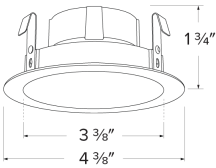

Technical Details

Construction: Diecast aluminum with a powder coated finish

Installation: Twist-on design allows for easy mounting onto the Koto™ LED Module

Lamp: Koto™ LED Module