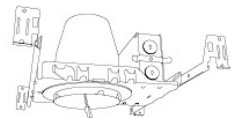

3" ICA Housing
New Construction

CAT NO.	SPECIFICATIONS
EL390ICA	
EL390ICA-EM5	Emergency Battery Back-up (90 minutes)