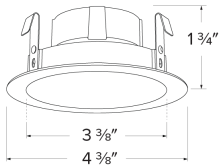

Technical Details

Construction: Diecast aluminum with a powder coated finish

Installation: Twist-on design allows for easy mounting onto the Koto™ LED Module

Lamp: Koto™ LED Module

Dimensions: