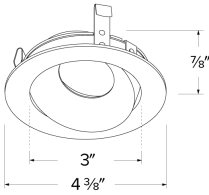

Technical Details

Construction: Diecast aluminum with a powder coated finish.

Installation: Twist-lock design allows for easy mounting onto the Koto™ LED Module.

Lamp: Koto™ LED Module only.