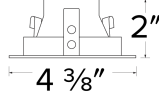

Technical Details

Construction: Diecast aluminum with a powder coated finish.

Installation: Twist-on design allows for easy mounting onto the Koto™ LED Module.

Lamp: Koto™ LED Module only.

Dimensions:

Options