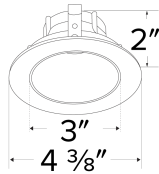

Technical Details

Construction: Diecast aluminum with a powder coated finish.

Installation: Twist-on design allows for easy mounting onto the Koto™ LED Module.

Lamp: Koto™ LED Module only.

Dimensions: