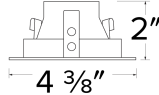

Technical Details

Construction: Diecast aluminum with a powder coated finish.

Installation: Twist-lock design allows for easy mounting onto the Koto™ LED Module.

Lamp: Koto™ LED Module only.

Dimensions:

Options