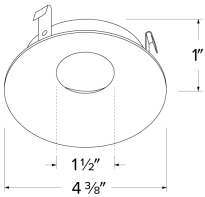

Technical Details

Construction: Diecast aluminum with a powder coated finish.

Installation: Twist-on design allows for easy mounting onto the Koto™ LED Module.

Lamp: Koto™ LED Module only.