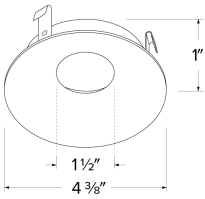

Technical Details

Construction: Diecast aluminum with a powder coated finish.

Installation: Twist-on design allows for easy mounting onto the Koto™ LED Module.

Lamp: Koto™ LED Module only.