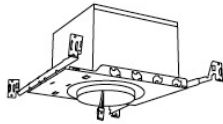

3" Koto™ Dedicated LED ICA Housings (24V DC Input)

24V DC 3" ICA Maximum Adjustability Housing
New Construction

CAT NO.	SPECIFICATIONS
E24V386ICA	Maximum Adjustability

*Requires 24V DC Transformer