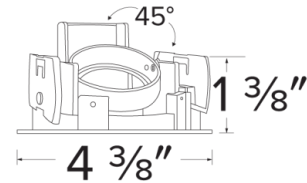

Dimensions

Product Numbers

Item	Finish
ELK3620W	Black Slot with White Trim

Product Number Builder Example: ELK3620W

Pex™ 3" Adjustable Slot Aperture

Finish

ELK3620

W Black Slot w/White Trim