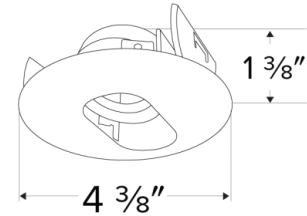

Pex™ 3" Round Adjustable Slot Aperture

Pex™ Precision die-cast adjustable trims with Twist-On system for easy Koto™ Module installation

Features

- 4 3/8" O.D.
- 45° Adjustability.
- Convenient twist-on design for easy installation.
- Damp Location Rated.
- Lamp: Koto™ LED Module.
- Recommended to be used with Maximum Adjustability Housings

Technical Details

Construction: Diecast aluminum with a powder coated finish.

Installation: Twist-on design allows for easy mounting onto the Koto™ LED Module.

Lamp: Koto™ LED Module only.

Dimensions

Product Numbers