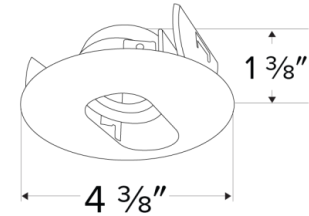

## Features

- 4 3/8" O.D.
- 45° Adjustability.
- Convenient twist-lock design for easy installation.
- Damp Location Rated.
- Lamp: Koto™ LED Module.
- Recommended to be used with Maximum Adjustability Housings

## Dimensions