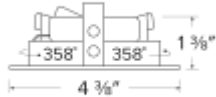

Technical Details

Construction: Diecast aluminum with a powder coated finish.

Installation: Twist-on design allows for easy mounting onto the Koto™ LED Module.

Lamp: Koto™ LED Module only.