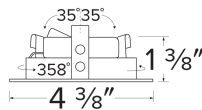

Technical Details

Construction: Diecast aluminum with a powder coated finish.

Installation: Twist-lock design allows for easy mounting onto the Koto™ LED Module.

Lamp: Koto™ LED Module.

Dimensions: