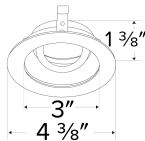

Technical Details

Construction: Diecast aluminum with a powder coated finish.

Installation: Twist-lock design allows for easy mounting onto the Koto™ LED Module.

Lamp: Koto™ LED Module.

Dimensions: