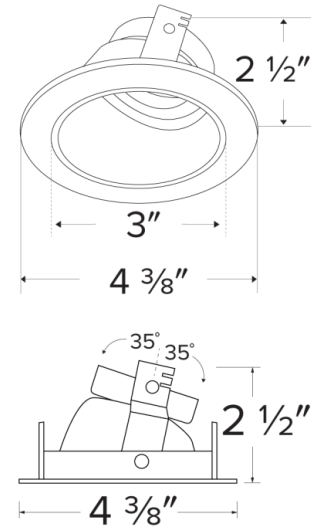

Dimensions

Product Numbers

Item	Finish
ELK3622W	All White

Product Number Builder Example: ELK3622W

Pex™ 3" Round Adjustable Reflector Wall Wash

Finish

ELK3622

W All White