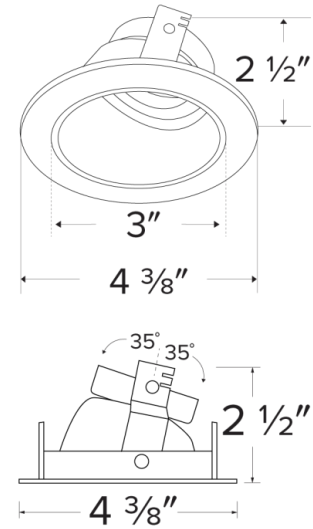

## Features

- 3" Round Adjustable Reflector Wall Wash.
- 45° Adjustability
- 4 3/8" O.D.
- Convenient twist-lock design for easy installation.
- Damp Location Rated.
- Lamp: Koto™ LED Module.
- Recommended to be used with Maximum Adjustability Housings

## Dimensions