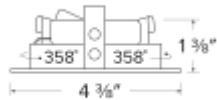

Technical Details

Construction: Diecast aluminum with a powder coated finish.

Installation: Twist-on design allows for easy mounting onto the Koto™ LED Module.

Lamp: Koto™ LED Module only.