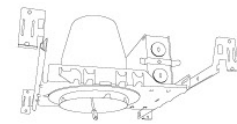

3" Standard ICA Housing
800 lm (10.5W) w/ELK19 Series Module
1000 lm (10.5W) w/ELK21 Series Module
New Construction

CAT NO.	SPECIFICATIONS
E3LK53ICA	1350 lm, 15.7W, 120V, Triac/ELV
E3LK54ICAD	1350 lm, 15.7W, 120/277V, 0-10V/Triac/ELV
E3LK84ICA	1500 lm, 18.9W, 120V, Triac/ELV
E3LK85ICAD	1500 lm, 18.9W, 120/277V, 0-10V/Triac/ELV

CAT NO.	SPECIFICATIONS
E3LK76ICA	120V, Triac/ELV
E3LK77ICAD	120/277V, 0-10V/Triac/ELV

CAT NO.	SPECIFICATIONS
E3LK65ICA	120V, Triac/ELV
E3LK65ICA-EM1	Emergency Battery Back-Up
E3LK66ICAD	120/277V, 0-10V/Triac/ELV
E3LK66ICAD-EM1	Emergency Battery Back-Up