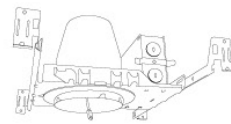

3" Standard ICA Housing
800 lm (10.5W) w/ELK19 Series Module
1000 lm (10.5W) w/ELK21 Series Module
New Construction

CAT NO.	SPECIFICATIONS
E3LK53ICA	1350 lm, 15.7W, 120V, Triac/ELV
E3LK54ICAD	1350 lm, 15.7W, 120/277V, 0-10V/Triac/ELV
E3LK84ICA	1500 lm, 18.9W, 120V, Triac/ELV
E3LK85ICAD	1500 lm, 18.9W, 120/277V, 0-10V/Triac/ELV

CAT NO.	SPECIFICATIONS
E3LK76ICA	120V, Triac/ELV
E3LK77ICAD	120/277V, 0-10V/Triac/ELV

CAT NO.	SPECIFICATIONS
E3LK65ICA	120V, Triac/ELV
E3LK65ICA-EM1	Emergency Battery Back-Up
E3LK66ICAD	120/277V, 0-10V/Triac/ELV
E3LK66ICAD-EM1	Emergency Battery Back-Up