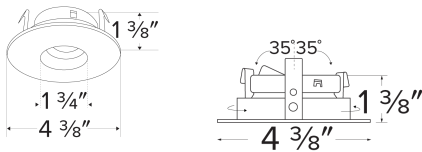

Technical Details

Construction: Diecast aluminum with a powder coated finish.

Installation: Twist-lock design allows for easy mounting onto the Koto™ LED Module.

Lamp: Koto™ LED Module only.