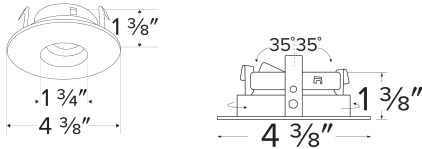

Technical Details

Construction: Diecast aluminum with a powder coated finish.

Installation: Twist-on design allows for easy mounting onto the Koto™ LED Module.

Lamp: Koto™ LED Module only.