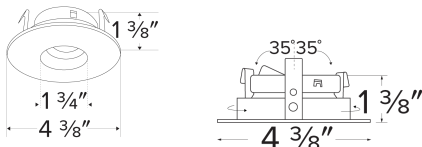

## Features

- 3" Round Adjustable Pinhole.
- 358° Rotation.
- 30° tilt (for EL386ICA), 15° tilt (for EL390 Series)
- 30° tilt with E3LK Series (Architectural Koto™ Module & Housings)
- Damp Location Rated.
- Lamp: Koto™ LED Module.
- 4 3/8" O.D.

**Dimensions:**