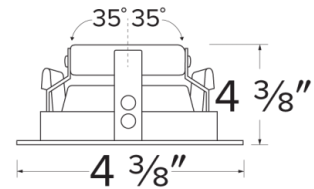

Dimensions

Product Numbers

Item	Finish
ELK3693W	All White

Product Number Builder Example: ELK3693W

Pex™ 3" Round Adjustable Baffle

Finish

ELK3693

W All White