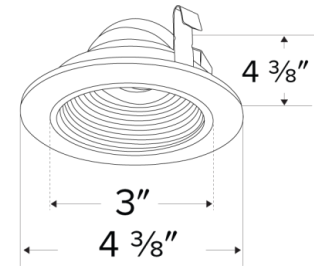

Dimensions

Product Numbers

Item	Finish
ELK3693W	All White

Product Number Builder Example: ELK3693W

Pex™ 3" Round Adjustable Baffle

Finish

ELK3693

W All White