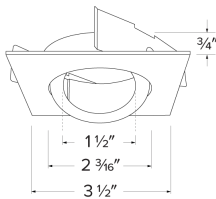

Technical Details

Construction: Diecast aluminum with a powder coated finish.

Installation: Twist-on design allows for easy mounting onto the Koto™ LED Module.

Lamp: Koto™ LED Module.