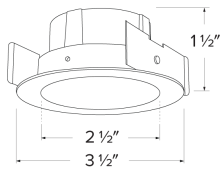

Pex™ 2" Round Micro Flange Reflector

Pex™ Precision die-cast trims with twist-on system for easy Koto™ Module installation

Features

- 2" Round Micro Flange Reflector
- Single piece diecast design
- Convenient twist-on design for easy installation
- Wet Location Rated
- Lamp: Koto™ LED Module

Technical Details

Construction: Diecast aluminum with a powder coated finish

Installation: Twist-On design allows for easy mounting onto the Koto™ LED Module

Lamp: Koto™ LED Module

Dimensions:

Options

All White