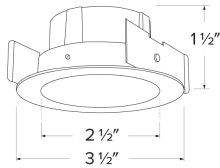

Pex™ 2" Round Micro Flange Reflector

Pex™ Precision die-cast trims with twist-on system for easy Koto™ Module installation

Features

- 2" Round Micro Flange Reflector
- Single piece diecast design
- Convenient twist-on design for easy installation
- Wet Location Rated
- Lamp: Koto™ LED Module

Technical Details

Construction: Diecast aluminum with a powder coated finish

Installation: Twist-On design allows for easy mounting onto the Koto™ LED Module

Lamp: Koto™ LED Module

Dimensions:

Options

All White