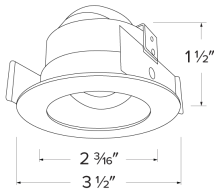

Pex™ 2" Round Adjustable Reflector

Pex™ Precision die-cast adjustable trims with twist-on system for easy Koto™ Module installation

Features

- 2" Round Adjustable Reflector
- 358° Rotation.
- 30° tilt
- 30° tilt with E2LK Series (Architectural Koto™ Module & Housings)
- Convenient twist-on design for easy installation.
- Damp Location Rated.
- Lamp: Koto™ LED Module.

Technical Details

Construction: Diecast aluminum with a powder coated finish.

Installation: Twist-On design allows for easy mounting onto the Koto™ LED Module.

Lamp: Koto™ LED Module.

Dimensions:

Options

All White