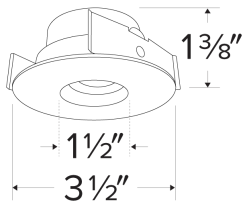

Pex™ 2" Round Adjustable Pinhole

Pex™ Precision die-cast trims with twist-on system for easy Koto™ Module installation

Features

- 2" Round Adjustable Pinhole
- Convenient twist-on design for easy installation.
- 358° rotation, 30° tilt
- Lamp: Koto™ LED Module.

Technical Details

Construction: Diecast aluminum with a powder coated finish.

Installation: Twist-on design allows for easy mounting onto the Koto™ LED Module.

Lamp: Koto™ LED Module only.

Dimensions:

Specifications