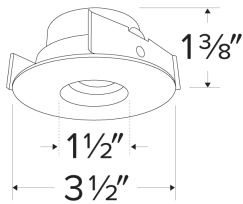

Pex™ 2" Round Adjustable Pinhole

Pex™ Precision die-cast trims with twist-on system for easy Koto™ Module installation

Features

- 2" Round Adjustable Pinhole
- Convenient twist-on design for easy installation.
- Lamp: Koto™ LED Module.

Technical Details

Construction: Diecast aluminum with a powder coated finish.

Installation: Twist-on design allows for easy mounting onto the Koto™ LED Module.

Lamp: Koto™ LED Module only.

Dimensions:

Options