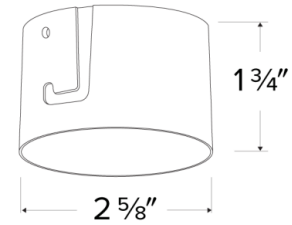

Pex™ 2" Canless Adjustable Trimless Reflector

Pex™ Precision die-cast trim with Twist-On system for easy tool-free installation

Features

- 2" Adjustable Trimless Reflector (ELK215W)
- 2" Trimless Spackle Frame Ordered Separately (EL2SFR)
- 35° Adjustability.
- Convenient twist-on design for easy installation.
- Damp Location Rated.
- Lamp: Koto™ LED Module.

Technical Details

Installation: Twist-On design allows for easy mounting onto the Koto™ LED Module.

Lamp: Koto™ LED Module.

Options

Product Numbers

Item	Description	Finish
ELK215W	2" Canless Round Adjustable Trimless Reflector	All White
ELK215B	2" Canless Round Adjustable Trimless Reflector	All Black
EL2SFR	2" Round Trimless Spackle Frame