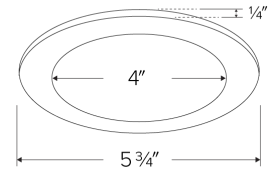

Oversized Goof Ring for 4" Recessed Housings

Features

- Suitable to be used on 4" Recessed Housing
- 5 3/4" O.D. - 4" I.D. - 1/4" H

Dimensions

Product Numbers

Item	Description	Finish
ELJ40V	Oversized Goof Ring	All White