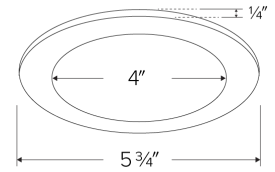

Oversized Goof Ring for 4" Recessed Housings

Features

- Suitable to be used on 4" Recessed Housing
- 5 3/4" O.D. - 4" I.D. - 1/4" H
- For use with EJB4RICA, and EJB4RICDXA to cover tabs.

Dimensions

Product Numbers

Item	Description	Finish
ELJ40V	Oversized Goof Ring	All White