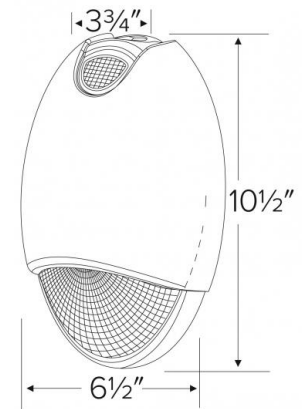

Outdoor LED Diecast Light with Emergency Battery Backup

Features

- 120/277V AC
- 10W high power LED lamp (700 lm, 5000K)
- Diecast aluminum fixture for normal and emergency operation.
- Test switch and charge rate indicator with self-diagnostic charging circuit.
- Rechargeable Ni-Cad battery (6V 5ah) delivers more than 90 minutes of emergency operation.
- 0°C minimum temperature.
- ETL Listed for wet location.

Specifications

Wattage	10W
Voltage	120/277V
Wet Location	Yes
Damp Location	ETL Listed

Dimensions

Product Number

Item	Description	Watts	Voltage
EE91LBZ	Bronze	10W	120/277V