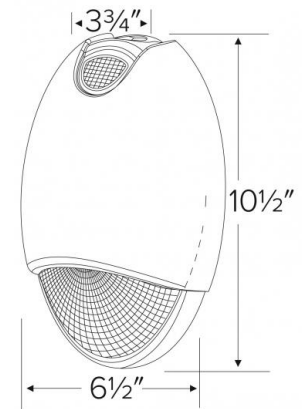

Outdoor LED Diecast Light with Emergency Battery Backup

Features

- 120/277V AC
- 10W high power LED lamp (700 lm, 5000K)
- Diecast aluminum fixture for normal and emergency operation.
- Test switch and charge rate indicator with self-diagnostic charging circuit.
- Rechargeable Ni-Cad battery (6V 5ah) delivers more than 90 minutes of emergency operation.
- 0°C minimum temperature.
- ETL Listed for wet location.

Specifications

Wattage	10W
Voltage	120/277V
Wet Location	Yes
Damp Location	ETL Listed

Dimensions

Product Numbers

Item	Watts	Voltage	Finish
EE91LW	10W	120/277V	All White
EE91LBZ	10W	120/277V	All Bronze