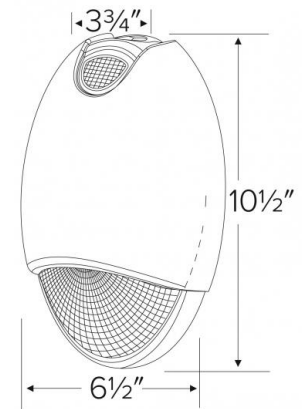

Outdoor LED Diecast Light with Emergency Battery Backup

Features

- 120/277V AC
- 10W high power LED lamp (700 lm, 5000K)
- Diecast aluminum fixture for normal and emergency operation.
- Test switch and charge rate indicator with self-diagnostic charging circuit.
- Rechargeable Ni-Cad battery (6V 5ah) delivers more than 90 minutes of emergency operation.
- 0°C minimum temperature.
- ETL Listed for wet location.

Specifications

Wattage	10W
Voltage	120/277V
Wet Location	Yes
Damp Location	ETL Listed

Dimensions

Product Numbers

Item	Description	Watts	Voltage
EE91LBZ	Bronze	10W	120/277V