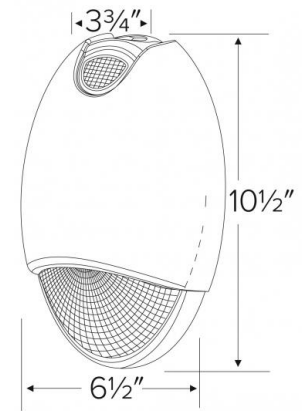

Outdoor LED Diecast Light with Emergency Battery Backup

Features

- 120/277V AC
- 10W high power LED lamp (700 lm, 5000K)
- Diecast aluminum fixture for normal and emergency operation.
- Test switch and charge rate indicator with self-diagnostic charging circuit.
- Rechargeable Ni-Cad battery (6V 5ah) delivers more than 90 minutes of emergency operation.
- 0°C minimum temperature.
- ETL Listed for wet location.
- Includes photo-sensor

Specifications

Wattage	10W
Voltage	120/277V
Wet Location	Yes
Damp Location	ETL Listed

Dimensions

Product Numbers

Item	Watts	Voltage	Finish
EE91LW	10W	120/277V	All White
EE91LBZ	10W	120/277V	All Bronze