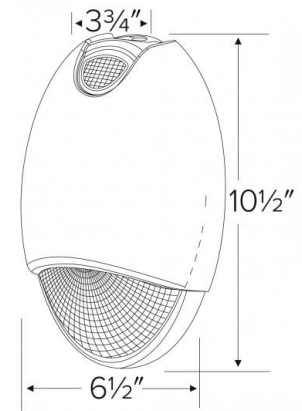

## Features

- 120/277V AC
- 10W high power LED lamp (700 lm, 5000K)
- Diecast aluminum fixture for normal and emergency operation.
- Test switch and charge rate indicator with self-diagnostic charging circuit.
- Rechargeable Ni-Cad battery (6V 5ah) delivers more than 90 minutes of emergency operation.
- 0°C minimum temperature.
- ETL Listed for wet location.
- Includes photo-sensor

## Dimensions