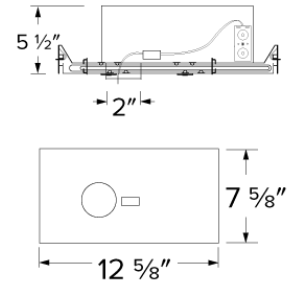

Oak™ Housings with 12V AC Transformer

Features

- R60 Insulation housing, IC Airtight
- Includes individual electronic transformer
- 2" cutout for downlight (E1L02, E1L12 and E11F)
- 2 3/8" cutout for adjustable (E1L32 & E2L22)
- 2 1/2" cutout for trimless (EL01SFR + E1L61)
- Suitable for Chicago Plenum construction

Specifications

Voltage	120V
Dimmable	0-10V

E1LF1

E1LF2

E1LF3TL