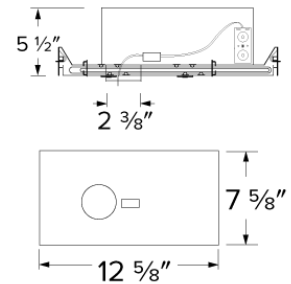

Oak™ Housings with 12V AC Transformer

Features

- R60 Insulation housing, IC Airtight
- Includes individual electronic transformer
- 2" cutout for downlight (E1L02, E1L12 and E11F)
- 2 3/8" cutout for adjustable (E1L32 & E2L22)
- 2 1/2" cutout for trimless (EL01SFR + E1L61)
- Suitable for Chicago Plenum construction

Specifications

Voltage	120V
Dimmable	0-10V

E1LF1

E1LF2

E1LF3TL