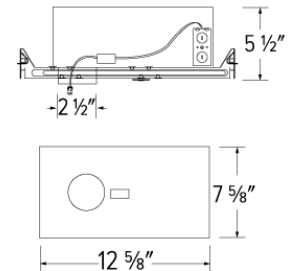

Oak™ Housings with 12V AC Transformer

Features

- R60 Insulation housing, IC Airtight
- Includes individual electronic transformer
- 2" cutout for downlight (E1L02, E1L12 and E11F)
- 2 3/8" cutout for adjustable (E1L32 & E2L22)
- 2 1/2" cutout for trimless (EL01SFR + E1L61)
- Suitable for Chicago Plenum construction

Specifications

Voltage	120V
Dimmable	0-10V

E1LF1

E1LF2

E1LF3TL