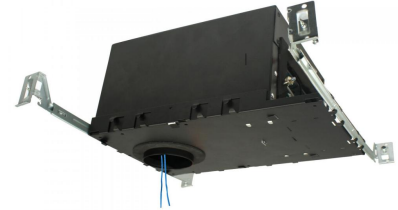

## Features

- R60 Insulation housing, IC Airtight
- Includes individual electronic transformer
- 2" cutout for downlight (E1L02, E1L12 and E11F)
- 2 3/8" cutout for adjustable (E1L32 & E2L22)
- 2 1/2" cutout for trimless (EL01SFR + E1L61)
- Suitable for Chicago Plenum construction