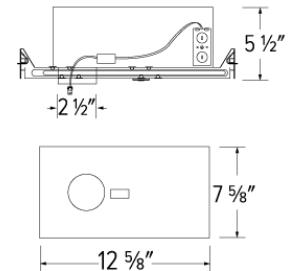

Oak™ Housings with 12V AC Transformer

Features

- R60 Insulation housing, IC Airtight
- Includes individual electronic transformer
- 2" cutout for downlight (E1L02, E1L12 and E11F)
- 2 3/8" cutout for adjustable (E1L32 & E2L22)
- 2 1/2" cutout for trimless (EL01SFR + E1L61)
- Suitable for Chicago Plenum construction

Specifications

Voltage	120V
Dimmable	ELV

E1LF1

E1LF2

E1LF3TL