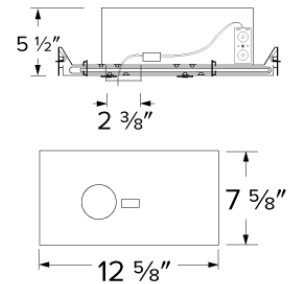

Oak™ Housings with 12V AC Transformer

Features

- R60 Insulation housing, IC Airtight
- Includes individual electronic transformer
- 2" cutout for downlight (E1L02, E1L12 and E11F)
- 2 3/8" cutout for adjustable (E1L32 & E2L22)
- 2 1/2" cutout for trimless (EL01SFR + E1L61)
- Suitable for Chicago Plenum construction

Specifications

Voltage	120V
Dimmable	ELV

E1LF1

E1LF2

E1LF3TL