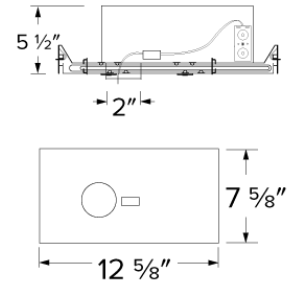

Oak™ Housings with 12V AC Transformer

Features

- R60 Insulation housing, IC Airtight
- Includes individual electronic transformer
- 2" cutout for downlight (E1L02, E1L12 and E11F)
- 2 3/8" cutout for adjustable (E1L32 & E2L22)
- 2 1/2" cutout for trimless (EL01SFR + E1L61)
- Suitable for Chicago Plenum construction

Specifications

Voltage	120V
Dimmable	ELV

E1LF1

E1LF2

E1LF3TL