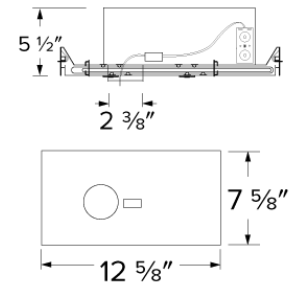

Oak™ Housings with 12V AC Transformer

Features

- R60 Insulation housing, IC Airtight
- Includes individual electronic transformer
- 2" cutout for downlight (E1L02, E1L12 and E11F)
- 2 3/8" cutout for adjustable (E1L32 & E2L22)
- 2 1/2" cutout for trimless (EL01SFR + E1L61)
- Suitable for Chicago Plenum construction

Specifications

Voltage	277V
Dimmable	0-10V

E1LF1

E1LF2

E1LF3TL