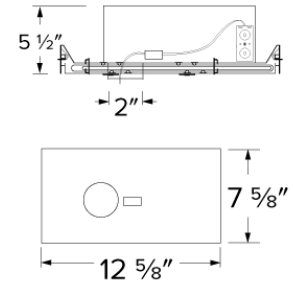

Oak™ Housings with 12V AC Transformer

Features

- R60 Insulation housing, IC Airtight
- Includes individual electronic transformer
- 2" cutout for downlight (E1L02, E1L12 and E11F)
- 2 3/8" cutout for adjustable (E1L32 & E2L22)
- 2 1/2" cutout for trimless (EL01SFR + E1L61)
- Suitable for Chicago Plenum construction

Specifications

Voltage	277V
Dimmable	0-10V

E1LF1

E1LF2

E1LF3TL