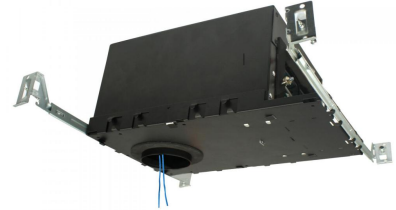

Oak™ Housings with 12V AC Transformer

Features

- R60 Insulation housing, IC Airtight
- Includes individual electronic transformer
- 2" cutout for downlight (E1L02, E1L12 and E11F)
- 2 3/8" cutout for adjustable (E1L32 & E2L22)
- 2 1/2" cutout for trimless (EL01SFR + E1L61)
- Suitable for Chicago Plenum construction

Specifications

Voltage 277V

E1LF1

E1LF2

E1LF3TL

Product Number

Item	Description	Voltage
E1LF1ICAJ-7	For Oak Downlight	277V

Product Number Builder Example: E1LF1ICAJ

Elco Oak™ Mounting Frame

E1LF

Cutout

- 1** For Oak Downlight
- 2** For Oak Adjustable
- 3TL** For Oak Trimless

IC Airtight

ICAJ ICA

Dimming

- 120V Input/ELV Dimmable
- 7** 277V Input
- DX** 120V Input/0-10V Dimmable
- DX-7** 277V Input/0-10V Dimmable