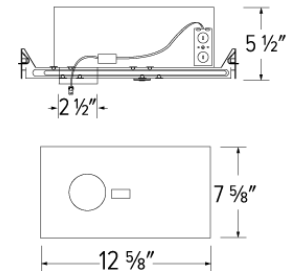

Oak™ Housings with 12V AC Transformer

Features

- R60 Insulation housing, IC Airtight
- Includes individual electronic transformer
- 2" cutout for downlight (E1L02, E1L12 and E11F)
- 2 3/8" cutout for adjustable (E1L32 & E2L22)
- 2 1/2" cutout for trimless (EL01SFR + E1L61)
- Suitable for Chicago Plenum construction

Specifications

Voltage	120V
Dimmable	ELV

E1LF1

E1LF2

E1LF3TL