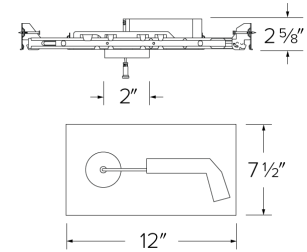

Specifications

Wattage	8W
Lumens	900 lm
Voltage	120V
Dimmable	Triac/ELV

Dimensions

Technical Details

Construction: IC Rated for direct contact with insulation. For use in IC and Non-IC conditions.

Installation: High strength hanger bars can easily be nailed to joists. Suitable for T-grid and drop ceiling applications. See installation sheet for detailed information.

Hanger Bars: Pre Installed hanger bars with True Nail easy installation in regular lumber, engineered lumber, and Laminated Beams. Integral T-bar slots for easy installation in T-Bars. Spans up 24" and can be repositioned 90°. Score lines allow for tool-free hanger bar size reduction. Integral leveling flange allows for single-person installation while easily aligning the housings with the joists.