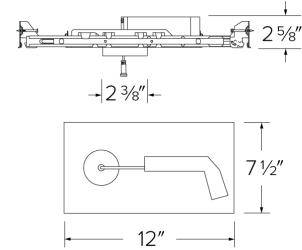

Dimensions

Technical Details

Construction: IC Rated for direct contact with insulation. For use in IC and Non-IC conditions.

Installation: High strength hanger bars can easily be nailed to joists. Suitable for T-grid and drop ceiling applications. See installation sheet for detailed information.

Hanger Bars: Pre Installed hanger bars with True Nail easy installation in regular lumber, engineered lumber, and Laminated Beams. Integral T-bar slots for easy installation in T-Bars. Spans up 24" and can be repositioned 90°. Score lines allow for tool-free hanger bar size reduction. Integral leveling flange allows for single-person installation while easily aligning the housings with the joists.

Electrical: Driver is rated for 120V or 120/277V input. High Efficiency driver with a power factor > 0.95.

Dimmability: Option Triac/ELV dimming or 0-10V/Triac/ELV dimming can be specified. Can be specified with Lutron drivers.

Listings: cUL Listed. UL Listed for Damp Location and for Wet Location with WET location Light Engines.

Product Numbers

Item	Lumens	Watts	Voltage	Dimming
E1ATB08IC	900 lm	8W	120V	Triac/ELV
E1ATB08ICDX	900 lm	8W	120/277V	0-10V/Triac/ELV

Product Number Builder Example: E1ATB08IC

IC New Construction Frame

Lumens

Dimming

E1ATB

08 900 lm

IC Triac/ELV
ICDX 0-10V/Triac/ELV