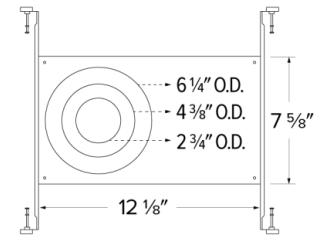

New Construction Universal Frame with Hanger Bars

New Construction Universal Frame for 2", 4" and 6" Elm™ System Downlights.

Features

- New Construction Universal Frame with Captive Hanger Bars for Elm™ System Downlights.
- For use with 2", 4" or 6" Round Downlights.