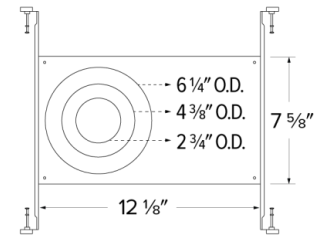

New Construction Universal Frame with Hanger Bars

New Construction Universal Frame for 2", 4" and 6" Elm™ System Downlights.

Features

- New Construction Universal Frame with Captive Hanger Bars for Elm™ System Downlights.
- For use with 2", 4" or 6" Round Downlights.