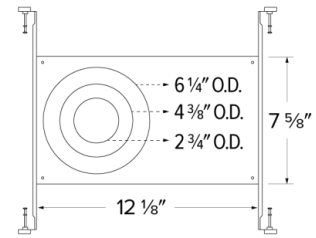

# New Construction Universal Frame with Hanger Bars

New Construction Universal Frame for 2", 4" and 6" Elm™ System Downlights.

## Features

- New Construction Universal Frame with Captive Hanger Bars for Elm™ System Downlights.
- For use with 2", 4" or 6" Round Downlights.