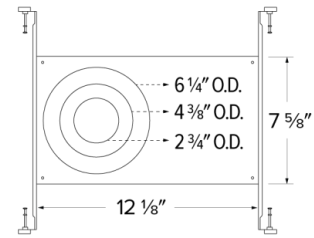

New Construction Universal Frame with Hanger Bars

New Construction Universal Frame for 2", 4" and 6" Elm™ System Downlights.

Features

- New Construction Universal Frame with Captive Hanger Bars for Elm™ System Downlights.
- For use with 2", 4" or 6" Round Downlights.