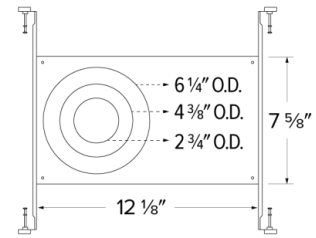

Product Numbers

Item	Description
E246LF1	Universal Frame for Elm System Downlights