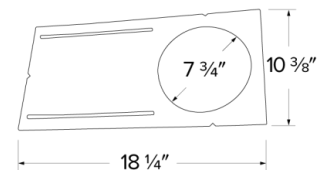

New Construction Round Mounting Plate

New construction mounting plate for 4", 6", and 8" Ultra Slim LED Round Panel Lights

Features

New construction mounting plate for 4", 6", and 8" Ultra Slim LED Round Panel Lights.

4" Dimensions

6" Dimensions

8" Dimensions

Product Numbers

Item	Description
EMP4	4" New Construction Round Mounting Plate - 4 ¼" I.D., 6 ½" H, 13 ¾" L
EMP6	6" New Construction Round Mounting Plate - 6 ¼" I.D., 8 ¾" H, 17 ¼" L
EMP8	8" New Construction Round Mounting Plate - 7 ¾" I.D., 10 ¾" H, 18 ¼" L

Product Number Builder

Example: **EMP4**

New Construction Round Mounting Plate

Size

EMP

4 4"

6 6"

8 8"