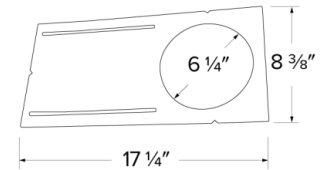

New Construction Round Mounting Plate

New construction mounting plate for 4", 6", and 8" Ultra Slim LED Round Panel Lights

Features

New construction mounting plate for 4", 6", and 8" Ultra Slim LED Round Panel Lights.

4" Dimensions

6" Dimensions

8" Dimensions

Product Numbers

Item	Description
EMP4	4" New Construction Round Mounting Plate - 4 1/4" I.D., 6 1/2" H, 13 1/4" L
EMP6	6" New Construction Round Mounting Plate - 6 1/4" I.D., 8 3/8" H, 17 1/4" L
EMP8	8" New Construction Round Mounting Plate - 7 3/4" I.D., 10 3/8" H, 18 1/4" L

Product Number Builder Example: **EMP4**

New Construction Round Mounting Plate

Size

EMP

4 4"

6 6"

8 8"