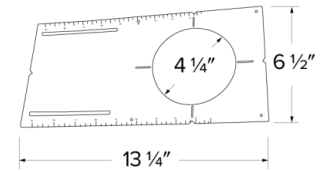

New Construction Round Mounting Plate

New construction mounting plate for 4", 6", and 8" Ultra Slim LED Round Panel Lights

Features

New construction mounting plate for 4", 6", and 8" Ultra Slim LED Round Panel Lights.

4" Dimensions

6" Dimensions

8" Dimensions

Product Numbers

Item	Description
EMP4	4" New Construction Round Mounting Plate - 4 ¼" I.D., 6 ½" H, 13 ¾" L
EMP6	6" New Construction Round Mounting Plate - 6 ¼" I.D., 8 ¾" H, 17 ¼" L
EMP8	8" New Construction Round Mounting Plate - 7 ¾" I.D., 10 ¾" H, 18 ¼" L

Product Number Builder

Example: **EMP4**

New Construction Round Mounting Plate

Size

EMP

4 4"

6 6"

8 8"