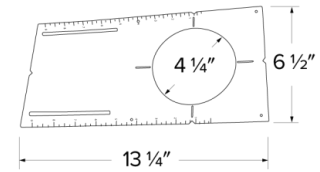

New Construction Round Mounting Plate

New construction mounting plate for 4", 6", and 8" Ultra Slim LED Round Panel Lights

Features

New construction mounting plate for 4", 6", and 8" Ultra Slim LED Round Panel Lights.

4" Dimensions

6" Dimensions

8" Dimensions

Product Numbers

Item	Description
EMP4	4" New Construction Round Mounting Plate - 4 ¼" I.D., 6 ½" H, 13 ¾" L
EMP6	6" New Construction Round Mounting Plate - 6 ¼" I.D., 8 ¾" H, 17 ¼" L
EMP8	8" New Construction Round Mounting Plate - 7 ¾" I.D., 10 ¾" H, 18 ¼" L

Product Number Builder Example: EMP4

New Construction Round Mounting Plate

Size

EMP

4 4"

6 6"

8 8"