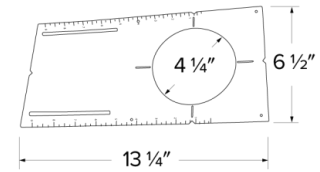

New Construction Round Mounting Plate

New construction mounting plate for 4", 6", and 8" Ultra Slim LED Round Panel Lights

Features

New construction mounting plate for 4", 6", and 8" Ultra Slim LED Round Panel Lights.

4" Dimensions

6" Dimensions

8" Dimensions

Product Numbers

Item	Description
EMP4	4" New Construction Round Mounting Plate - 4 1/4" I.D., 6 1/2" H, 13 1/4" L
EMP6	6" New Construction Round Mounting Plate - 6 1/4" I.D., 8 3/8" H, 17 1/4" L
EMP8	8" New Construction Round Mounting Plate - 7 3/4" I.D., 10 3/8" H, 18 1/4" L

Product Number Builder Example: **EMP4**

New Construction Round Mounting Plate

Size

EMP

4 4"

6 6"

8 8"