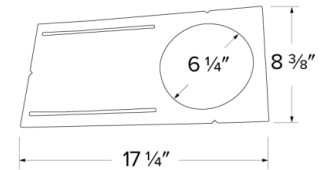

New Construction Round Mounting Plate

New construction mounting plate for 4", 6", and 8" Ultra Slim LED Round Panel Lights

Features

New construction mounting plate for 4", 6", and 8" Ultra Slim LED Round Panel Lights.

4" Dimensions

6" Dimensions

8" Dimensions

Product Numbers

Item	Description
EMP4	4" New Construction Round Mounting Plate - 4 ¼" I.D., 6 ½" H, 13 ¾" L
EMP6	6" New Construction Round Mounting Plate - 6 ¼" I.D., 8 ¾" H, 17 ¼" L
EMP8	8" New Construction Round Mounting Plate - 7 ¾" I.D., 10 ¾" H, 18 ¼" L

Product Number Builder

Example: **EMP4**

New Construction Round Mounting Plate

Size

EMP

4 4"

6 6"

8 8"