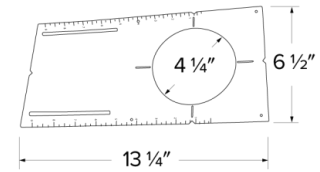

## 4" Dimensions

## 6" Dimensions

## 8" Dimensions

## Product Numbers

Item	Description
<b>EMP4</b>	4" New Construction Round Mounting Plate - 4 ¼" I.D., 6 ½" H, 13 ¾" L
<b>EMP6</b>	6" New Construction Round Mounting Plate - 6 ¼" I.D., 8 ¾" H, 17 ¼" L
<b>EMP8</b>	8" New Construction Round Mounting Plate - 7 ¾" I.D., 10 ¾" H, 18 ¼" L