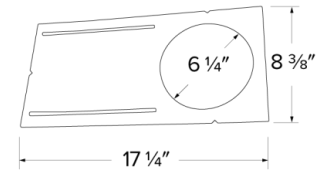

# New Construction Round Mounting Plate

New construction mounting plate for 4", 6", and 8" Ultra Slim LED Round Panel Lights

## 4" Dimensions

## 6" Dimensions

## 8" Dimensions