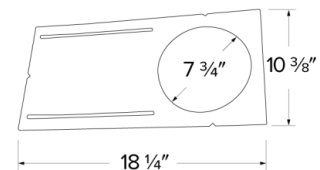

New Construction Round Mounting Plate

New construction mounting plate for 4", 6", and 8" Ultra Slim LED Round Panel Lights

Features

New construction mounting plate for 4", 6", and 8" Ultra Slim LED Round Panel Lights.

4" Dimensions

6" Dimensions

8" Dimensions

Product Numbers

Item	Description
EMP4	4" New Construction Round Mounting Plate - 4 ¼" I.D., 6 ½" H, 13 ¾" L
EMP6	6" New Construction Round Mounting Plate - 6 ¼" I.D., 8 ¾" H, 17 ¼" L
EMP8	8" New Construction Round Mounting Plate - 7 ¾" I.D., 10 ¾" H, 18 ¼" L

Product Number Builder Example: EMP4

New Construction Round Mounting Plate

Size

EMP

4 4"

6 6"

8 8"