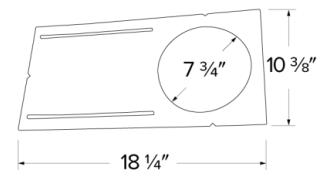

New Construction Round Mounting Plate

New construction mounting plate for 4", 6", and 8" Ultra Slim LED Round Panel Lights

Features

New construction mounting plate for 4", 6", and 8" Ultra Slim LED Round Panel Lights.

4" Dimensions

6" Dimensions

8" Dimensions

Product Numbers

Item	Description
EMP4	4" New Construction Round Mounting Plate - 4 1/4" I.D., 6 1/2" H, 13 1/4" L
EMP6	6" New Construction Round Mounting Plate - 6 1/4" I.D., 8 3/8" H, 17 1/4" L
EMP8	8" New Construction Round Mounting Plate - 7 3/4" I.D., 10 3/8" H, 18 1/4" L

Product Number Builder

Example: **EMP4**

New Construction Round Mounting Plate

Size

EMP

4 4"

6 6"

8 8"