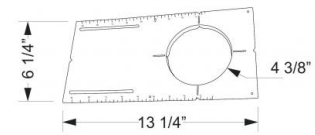

# New Construction Round Mounting Plate

New construction mounting plate for 4", 6", and 8" Ultra Slim LED Round Panel Lights

## 4" Dimensions

## 6" Dimensions

## 8" Dimensions