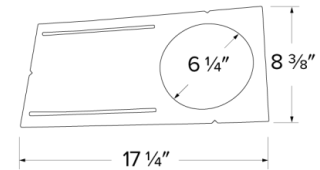

New Construction Round Mounting Plate

New construction mounting plate for 4", 6", and 8" Ultra Slim LED Round Panel Lights

Features

New construction mounting plate for 4", 6", and 8" Ultra Slim LED Round Panel Lights.

4" Dimensions

6" Dimensions

8" Dimensions

Product Numbers

Item	Description
EMP4	4" New Construction Round Mounting Plate - 4 1/4" I.D., 6 1/2" H, 13 1/4" L
EMP6	6" New Construction Round Mounting Plate - 6 1/4" I.D., 8 3/8" H, 17 1/4" L
EMP8	8" New Construction Round Mounting Plate - 7 3/4" I.D., 10 3/8" H, 18 1/4" L

Product Number Builder

Example: **EMP4**

New Construction Round Mounting Plate

Size

EMP

4 4"

6 6"

8 8"