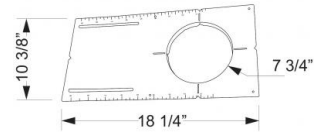

## Features

New construction mounting plate for 4", 6", and 8" Ultra Slim LED Round Panel Lights.

## 4" Dimensions

## 6" Dimensions

## 8" Dimensions