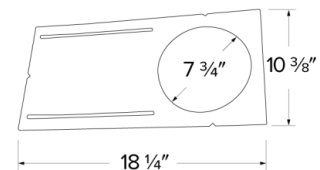

New Construction Round Mounting Plate

New construction mounting plate for 4", 6", and 8" Ultra Slim LED Round Panel Lights

Features

New construction mounting plate for 4", 6", and 8" Ultra Slim LED Round Panel Lights.

4" Dimensions

6" Dimensions

8" Dimensions

Product Numbers

Item	Description
EMP4	4" New Construction Round Mounting Plate - 4 1/4" I.D., 6 1/2" H, 13 1/4" L
EMP6	6" New Construction Round Mounting Plate - 6 1/4" I.D., 8 3/8" H, 17 1/4" L
EMP8	8" New Construction Round Mounting Plate - 7 3/4" I.D., 10 3/8" H, 18 1/4" L

Product Number Builder Example: **EMP4**

New Construction Round Mounting Plate

Size

EMP

4 4"

6 6"

8 8"