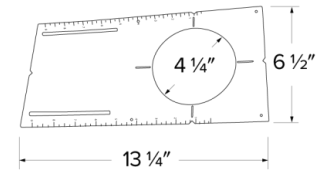

New Construction Round Mounting Plate

New construction mounting plate for 4", 6", and 8" Ultra Slim LED Round Panel Lights

Features

New construction mounting plate for 4", 6", and 8" Ultra Slim LED Round Panel Lights.

4" Dimensions

6" Dimensions

8" Dimensions

Product Numbers

Item	Description
EMP4	4" New Construction Round Mounting Plate - 4 1/4" I.D., 6 1/2" H, 13 1/4" L
EMP6	6" New Construction Round Mounting Plate - 6 1/4" I.D., 8 3/8" H, 17 1/4" L
EMP8	8" New Construction Round Mounting Plate - 7 3/4" I.D., 10 3/8" H, 18 1/4" L

Product Number Builder

Example: **EMP4**

New Construction Round Mounting Plate

Size

EMP

4 4"

6 6"

8 8"