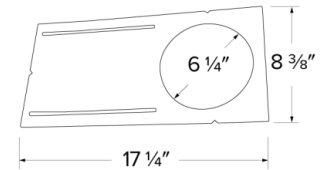

New Construction Round Mounting Plate

New construction mounting plate for 4", 6", and 8" Ultra Slim LED Round Panel Lights

Features

New construction mounting plate for 4", 6", and 8" Ultra Slim LED Round Panel Lights.

4" Dimensions

6" Dimensions

8" Dimensions

Product Numbers

Item	Description
EMP4	4" New Construction Round Mounting Plate - 4 ¼" I.D., 6 ½" H, 13 ¾" L
EMP6	6" New Construction Round Mounting Plate - 6 ¼" I.D., 8 ¾" H, 17 ¼" L
EMP8	8" New Construction Round Mounting Plate - 7 ¾" I.D., 10 ¾" H, 18 ¼" L

Product Number Builder Example: EMP4

New Construction Round Mounting Plate

Size

EMP

4 4"

6 6"

8 8"