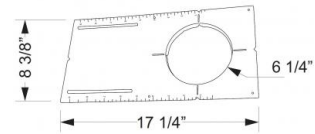

# New Construction Round Mounting Plate

New construction mounting plate for 4", 6", and 8" Ultra Slim LED Round Panel Lights

## 4" Dimensions

## 6" Dimensions

## 8" Dimensions