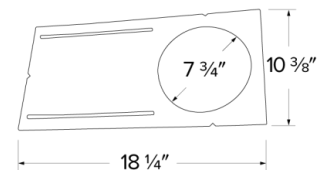

## Features

New construction mounting plate for 4", 6", and 8" Ultra Slim LED Round Panel Lights.

## 4" Dimensions

## 6" Dimensions

## 8" Dimensions