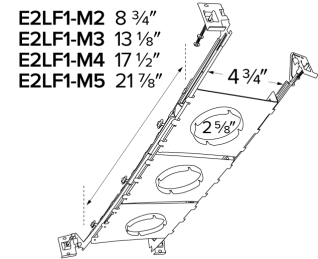

New Construction Multiple Frame for 2" Recessed

Works with TEAK System and 2" Canless Elm System Downlights

Features

- New Construction Multiple Frame for Teak series inserts.
- For row mounting fixtures.
- Requires driver.

Dimensions

Product Numbers

| Item | Description |
|----------|---|
| E2LF1-M2 | 2 Set - Total length of frames: 8 3/4" |
| E2LF1-M3 | 3 Set - Total length of frames: 13 1/8" |
| E2LF1-M4 | 4 Set - Total length of frames: 17 1/2" |
| E2LF1-M5 | 5 Set - Total length of frames: 21 7/8" |

Compatible Products

For use with 2" Teak™ IC Rated Housings & Frames

2" Teak™ Power Pack

2" Teak™ Power Pack

| CAT NO. | SPECIFICATIONS |
|-----------|--|
| E2L08RIC | 10.5W, 850 lm, 120V - Triac/ELV |
| E2L11RIC | 12.5W, 1100 lm, 120V- Triac/ELV |
| E2L08RICD | 10.5W, 850 lm, 120/277V - 0-10V/Triac/ELV |
| E2L11RICD | 12.5W, 1100 lm, 120/277V - 0-10V/Triac/ELV |