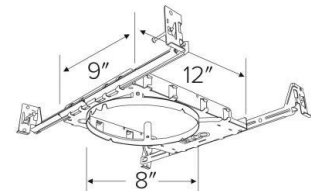

New Construction Frames with Hanger Bars

Features

- New Construction Frames with Captive Hanger Bars for LED Ultra Slim Panel Lights.
- 2", 4", 6" or 8" Round Frames.
- Hanger bars can extend up to 24"

E2LF1

E4LF1

E6LF1

E8LF1