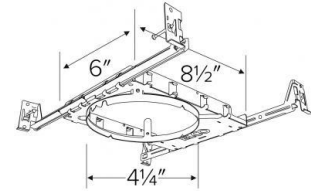

New Construction Frames with Hanger Bars

Features

- New Construction Frames with Captive Hanger Bars for LED Ultra Slim Panel Lights.
- 2", 4", 6" or 8" Round Frames.
- Hanger bars can extend up to 24"

E2LF1

E4LF1

E6LF1

E8LF1