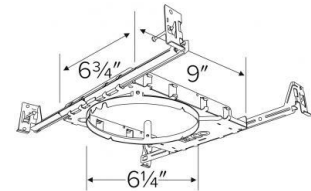

New Construction Frames with Hanger Bars

Features

- New Construction Frames with Captive Hanger Bars for LED Ultra Slim Panel Lights.
- 2", 4", 6" or 8" Round Frames.
- Hanger bars can extend up to 24"

E2LF1

E4LF1

E6LF1

E8LF1