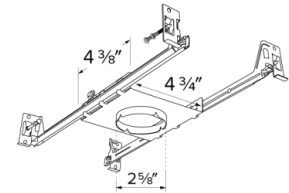

New Construction Frames with Hanger Bars

Features

- New Construction Frames with Captive Hanger Bars for LED Ultra Slim Panel Lights.
- 2", 4", 6" or 8" Round Frames.
- Hanger bars can extend up to 24"

E2LF1

E4LF1

E6LF1

E8LF1