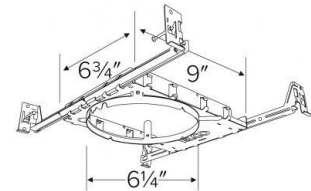

New Construction Frames with Hanger Bars

Features

- New Construction Frames with Captive Hanger Bars for LED Ultra Slim Panel Lights.
- 2", 4", 6" or 8" Round Frames.
- Hanger bars can extend up to 24"

E2LF1

E4LF1

E6LF1

E8LF1

Product Numbers

Item	Description
E2LF1	2" Round Frame
E4LF1	4" Round Frame
E6LF1	6" Round Frame
E8LF1	8" Round Frame