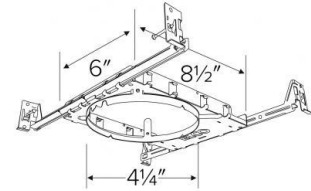

New Construction Frames with Hanger Bars

Features

- New Construction Frames with Captive Hanger Bars for LED Ultra Slim Panel Lights.
- 2", 4", 6" or 8" Round Frames.
- Hanger bars can extend up to 24"

E2LF1

E4LF1

E6LF1

E8LF1

Product Numbers

Item	Description
E2LF1	2" Round Frame
E4LF1	4" Round Frame
E6LF1	6" Round Frame
E8LF1	8" Round Frame