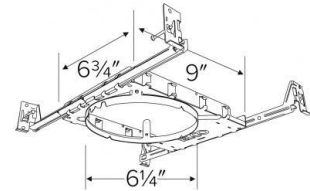

New Construction Frames with Hanger Bars

Features

- New Construction Frames with Captive Hanger Bars for LED Ultra Slim Panel Lights.
- 4", 6" or 8" Round Frames.

E4LF1

E6LF1

E8LF1

Product Numbers

Item	Description
E4LF1	4" Round Frame
E6LF1	6" Round Frame
E8LF1	8" Round Frame