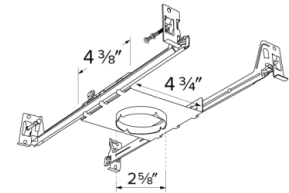

New Construction Frames with Hanger Bars

Features

- New Construction Frames with Captive Hanger Bars for LED Ultra Slim Panel Lights.
- 2", 4", 6" or 8" Round Frames.
- Hanger bars can extend up to 24"

E2LF1

E4LF1

E6LF1

E8LF1

Product Numbers

Item	Description
E2LF1	2" Round Frame
E4LF1	4" Round Frame
E6LF1	6" Round Frame
E8LF1	8" Round Frame