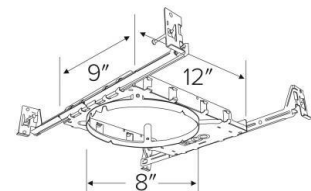

New Construction Frames with Hanger Bars

Features

- New Construction Frames with Captive Hanger Bars for LED Ultra Slim Panel Lights.
- 2", 4", 6" or 8" Round Frames.
- Hanger bars can extend up to 24"

E2LF1

E4LF1

E6LF1

E8LF1

Product Numbers

Item	Description
E2LF1	2" Round Frame
E4LF1	4" Round Frame
E6LF1	6" Round Frame
E8LF1	8" Round Frame