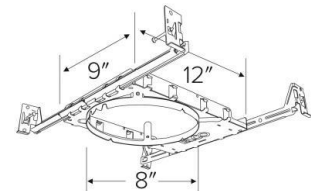

New Construction Frames with Hanger Bars

Features

- New Construction Frames with Captive Hanger Bars for LED Ultra Slim Panel Lights.
- 2", 4", 6" or 8" Round Frames.
- Hanger bars can extend up to 24"

E2LF1

E4LF1

E6LF1

E8LF1

Product Numbers

Item	Description
E2LF1	2" Round Frame
E4LF1	4" Round Frame
E6LF1	6" Round Frame
E8LF1	8" Round Frame