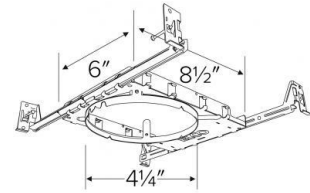

E4LF1

E6LF1