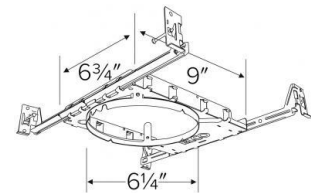

New Construction Frames with Hanger Bars

Features

- New Construction Frames with Captive Hanger Bars for LED Ultra Slim Panel Lights.
- 2", 4", 6" or 8" Round Frames.
- Hanger bars can extend up to 24"

E2LF1

E4LF1

E6LF1

E8LF1

Product Numbers

Item	Description
E2LF1	2" Round Frame
E4LF1	4" Round Frame
E6LF1	6" Round Frame
E8LF1	8" Round Frame