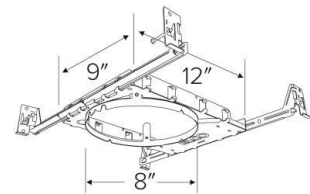

Product Numbers

Item	Description
E4LF1	4" Round Frame
E6LF1	6" Round Frame
E8LF1	8" Round Frame