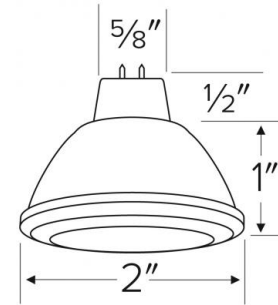

MR16 LED Lamp

Features

- MR16 LED lamp with G5.3 base, dimmable.

Specifications

Wattage	7W
Lumens	500 lm
Voltage	12V
Color Temp.	3000K
Lamp Type	MR16
CRI	80

Dimensions

Product Number

Item	Lamp type	Lumens	CCT	Watts	Voltage
MR16LD	MR16	500 lm	3000K	7W	12V