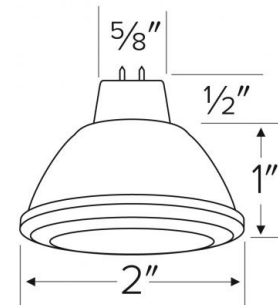

MR16 LED Lamp

Features

- MR16 LED lamp with G5.3 base, dimmable.

Specifications

Wattage	7W
Lumens	500 lm
Voltage	12V
Color Temp.	3000K
Lamp Type	MR16
CRI	80

Dimensions

Product Numbers

Item	Lamp type	Lumens	CCT	Watts	Voltage
MR16LD	MR16	500 lm	3000K	7W	12V