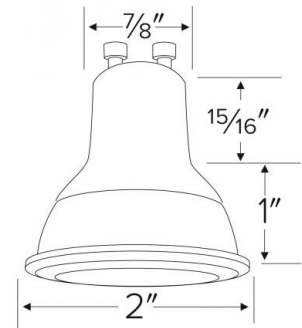

MR16 LED Lamp

Features

- MR16 LED lamp with GU10 base, dimmable.

Specifications

Wattage	7W
Lumens	500 lm
Voltage	120V
Color Temp.	3000K
CRI	90

Dimensions

Product Numbers

Item	Lumens	CCT	Watts	Voltage
MR120-GU10LD	500 lm	3000K	7W	120V