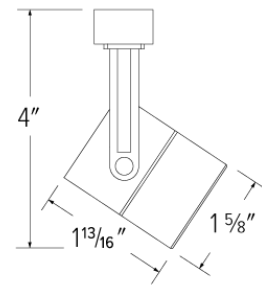

Miniature Track Lights Soft Square

Features

- MR11 Soft Square.
- Lamp: 12V or 24V 35W MR11.
- Standard H Style. For J or L style use - PJTLO (W, B) for Juno tip or PLTHI (W, B) for Lightolier tip (must be factory adapted).

Specifications

Wattage	35W
Voltage	12V or 24V
Lamp Type	Halogen

Options

White

Black

Dimensions

Product Numbers

Item	Lamp type	Watts	Voltage	Finish
ET2132B	Halogen	35W	12V or 24V	All Black
ET2132W	Halogen	35W	12V or 24V	All White