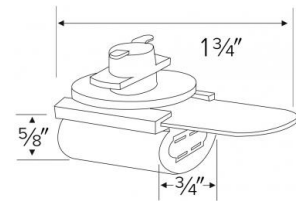

Dimensions

Product Numbers

Item	Lamp type	Watts	Voltage	Finish
ET2101W	Xenon	11W	12V or 24V	All White