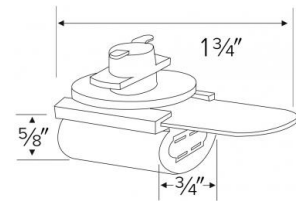

# Miniature Track Lights Single Wedge Base Socket

## Features

- Single Wedge Base Socket.
- Lamp: 11W MAX Xenon 12V or 24V.

## Dimensions