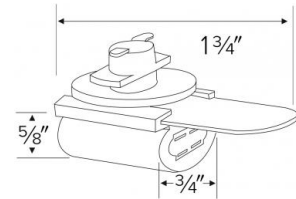

# Miniature Track Lights Single Wedge Base Socket

## Features

- Single Wedge Base Socket.
- Lamp: 11W MAX Xenon 12V or 24V.

## Dimensions