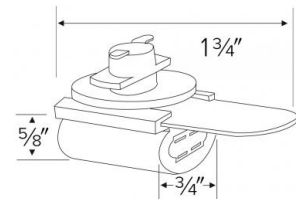

Miniature Track Lights Single Wedge Base Socket

Features

- Single Wedge Base Socket.
- Lamp: 11W MAX Xenon 12V or 24V.

Specifications

Wattage	11W
Voltage	12V or 24V
Lamp Type	Xenon

Dimensions

Product Numbers