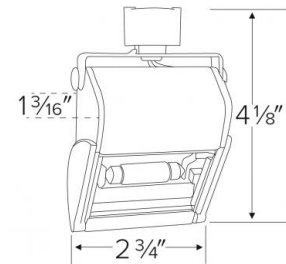

Dimensions

Product Numbers

Item	Lamp type	Watts	Voltage	Finish
ET2104B	Xenon	10W	12V or 24V	All Black
ET2104W	Xenon	10W	12V or 24V	All White