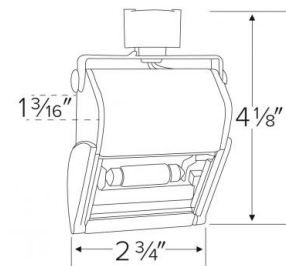

Miniature Track Lights Mini Projector

Features

- Mini Projector.
- Lamp: 12V or 24V 10W T3 Festoon Xenon.
- Standard H Style. For J or L style use - PJTLO (W, B) for Juno tip or PLTHI (W, B) for Lightolier tip (must be factory adapted).

Specifications

Wattage	10W
Voltage	12V or 24V
Lamp Type	Xenon

Options

White

Black

Dimensions

Product Numbers

Item	Lamp type	Watts	Voltage	Finish
ET2104B	Xenon	10W	12V or 24V	All Black
ET2104W	Xenon	10W	12V or 24V	All White