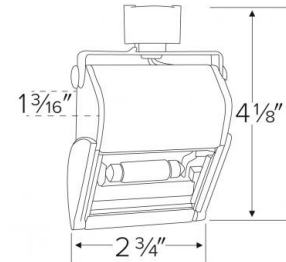

Miniature Track Lights Mini Projector

Features

- Mini Projector.
- Lamp: 12V or 24V 10W T3 Festoon Xenon.
- Standard H Style. For J or L style use - PJTLO (W, B) for Juno tip or PLTHI (W, B) for Lightolier tip (must be factory adapted).

Specifications

Wattage	10W
Voltage	12V or 24V
Lamp Type	Xenon

Options

White

Black

Dimensions

Product Numbers

Item	Lamp type	Watts	Voltage	Finish
ET2104B	Xenon	10W	12V or 24V	All Black
ET2104W	Xenon	10W	12V or 24V	All White