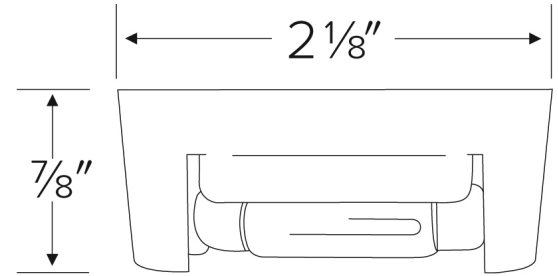

Miniature Track Lights Festoon Base with Adjustable Reflector

Features

- Festoon Base with Adjustable Reflector.
- Lamp: 10W T3 Festoon Xenon 12V or 24V.

Specifications

Wattage	10W
Voltage	12V or 24V
Lamp Type	Xenon

Options

White

Black

Dimensions

Product Number

Item	Lamp type	Watts	Voltage	Finish
ET2103W	Xenon	10W	12V or 24V	All White