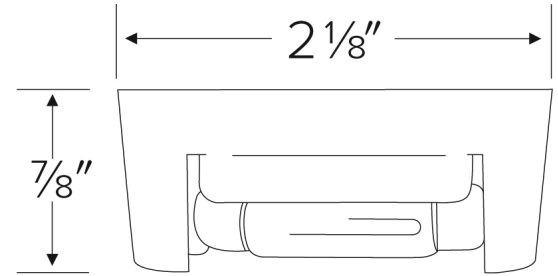

Miniature Track Lights Festoon Base with Adjustable Reflector

Features

- Festoon Base with Adjustable Reflector.
- Lamp: 10W T3 Festoon Xenon 12V or 24V.

Specifications

Wattage	10W
Voltage	12V or 24V
Lamp Type	Xenon

Options

White

Black

Dimensions

Product Numbers

Item	Lamp type	Watts	Voltage	Finish
ET2103B	Xenon	10W	12V or 24V	All Black
ET2103W	Xenon	10W	12V or 24V	All White