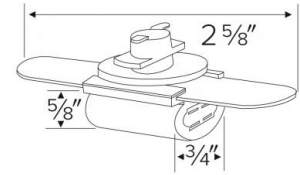

Miniature Track Lights

Double Wedge Base Socket

Features

- Double Wedge Base Socket.
- Lamp: 11W MAX Xenon 12V or 24V.

Specifications

Wattage	11W
Voltage	12V or 24V
Lamp Type	Xenon

Dimensions

Product Number