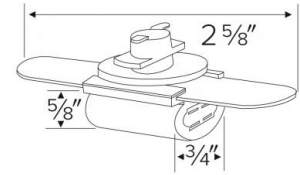

Miniature Track Lights Double Wedge Base Socket

Features

- Double Wedge Base Socket.
- Lamp: 11W MAX Xenon 12V or 24V.

Specifications

Wattage	11W
Voltage	12V or 24V
Lamp Type	Xenon

Dimensions

Product Numbers