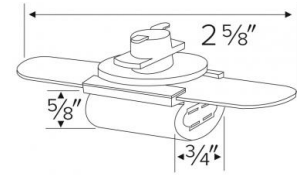

Miniature Track Lights

Double Wedge Base Socket

Features

- Double Wedge Base Socket.
- Lamp: 11W MAX Xenon 12V or 24V.

Specifications

Wattage	11W
Voltage	12V or 24V
Lamp Type	Xenon

Dimensions

Product Numbers