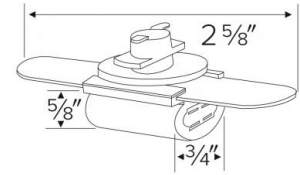

Miniature Track Lights

Double Wedge Base Socket

Features

- Double Wedge Base Socket.
- Lamp: 11W MAX Xenon 12V or 24V.

Specifications

Wattage	11W
Voltage	12V or 24V
Lamp Type	Xenon

Dimensions

Product Numbers