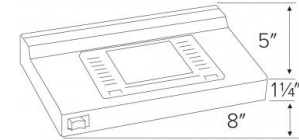

Specifications

Wattage	35W
Voltage	120V
Dimmable	Triac/ELV
Lamp Type	Xenon
Damp Location	Listed

Options

White

Black

Dimensions

Product Numbers

Item	Lamp type	Watts	Voltage	Dimming	Finish
EUC41W	Xenon	35W	120V	Triac/ELV	All White
EUC41B	Xenon	35W	120V	Triac/ELV	All Black
EUC43B	Xenon	35W	120V	Triac/ELV	All Black