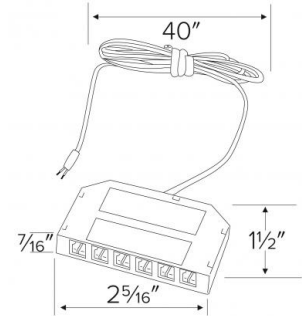

Mini Undercabinet Puck Light Accessories

Features

- 6-way distributor to be used with 12V drivers
- Output match with Aster series lights connector

Specifications

Voltage 12V

Dimensions

Product Number

Item	Description	Voltage
EDIS6	Mini Undercabinet Puck Light Accessory	12V