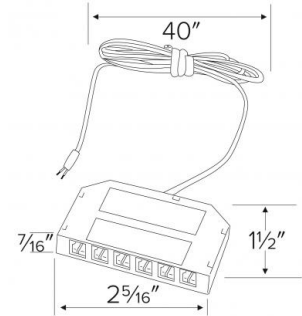

Mini Undercabinet Puck Light Accessories

Features

- 6-way distributor to be used with 12V drivers
- Output match with Aster series lights connector

Specifications

Voltage 12V

Dimensions

Product Numbers

Item	Description	Voltage
EDIS6	Mini Undercabinet Puck Light Accessory	12V